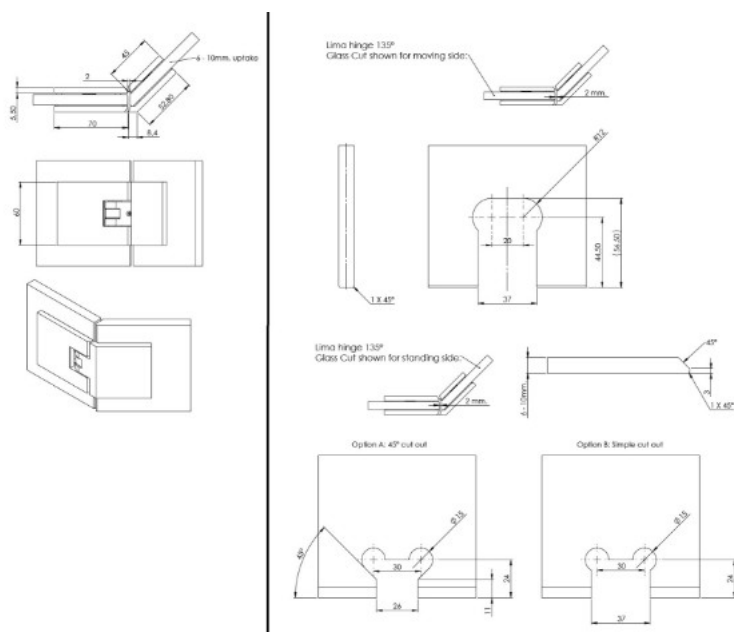

PRODUCT SHEET

Description:

Shower Hinge "Lima", 135DG, Brushed Brass, Glass/Glass, 6-10 mm Glass Thickness, W/15 DG Angle Adjustment Function & 25DG, Return Function, Brass Material, Hidden Screws., Black Rubber Gaskets: 4 x 1mm & 4 x 2mm Thickness., Load Capacity Pr. Pair: 45kg

Item number:

15.26.815-6

Units	Box	Carton	HS Code	Barcode
Pcs.			8302100090	
				5704866519526

SISO A/S

Mileparken 11
DK-2740 Skovlunde
Denmark
VAT: 24786013

Phone +45 45 830 900

www.siso.dk
siso@siso.dk

Danske Bank
Nytorv Branch
Copenhagen
SWIFT: DABADKKK

Account no.
4180 3112 112936
IBAN Account
DK7230003112112936